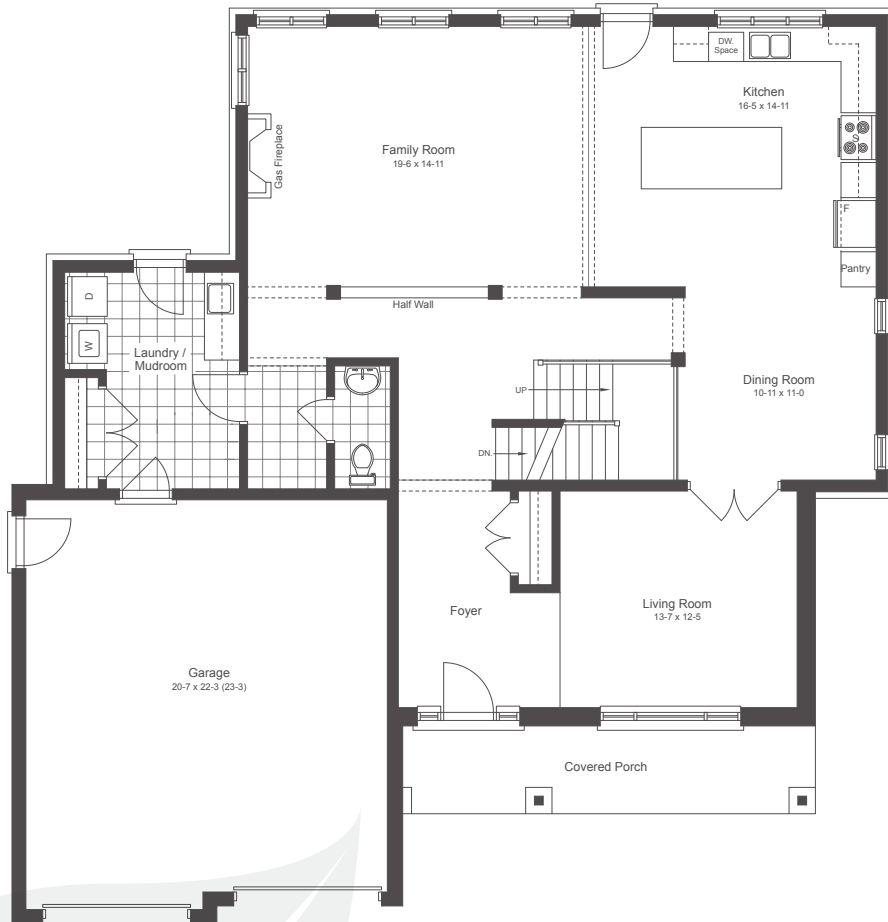

# Grand Valley 2525 SQ.FT. 3 BED | 2.5 BATH

# Grand Valley 2525 SQ.FT. 3 BED | 2.5 BATH

**MAIN FLOOR**

**SECOND FLOOR**