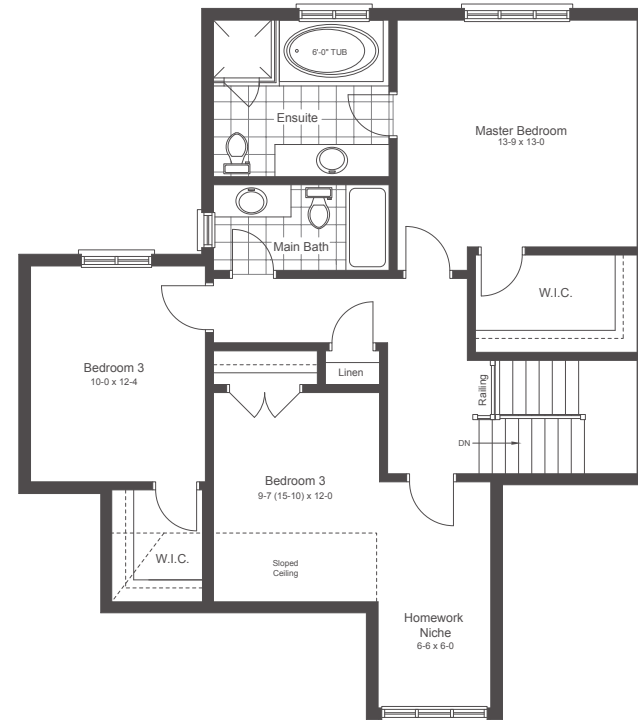

# Grand Valley 2525 SQ.FT. 3 BED | 2.5 BATH

# Grand Valley 2525 SQ.FT. 3 BED | 2.5 BATH

**MAIN FLOOR**

**SECOND FLOOR**